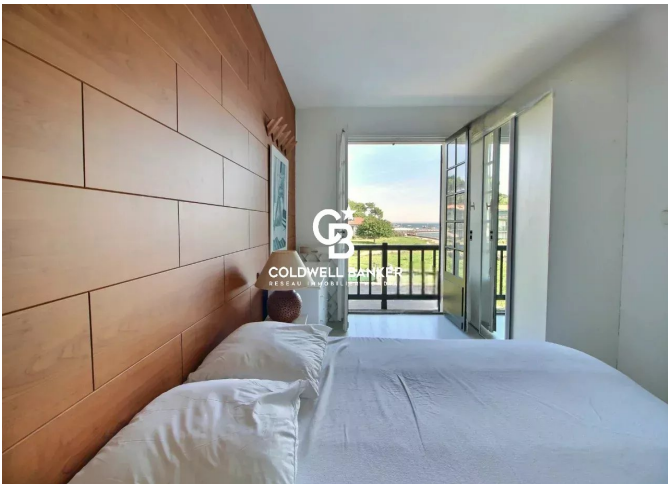

COLDWELL BANKER
EUROPA REALTY

13 cours Tournon
France, 33000, Bordeaux

TÉL : +33557340139
immoba@coldwellbanker.fr