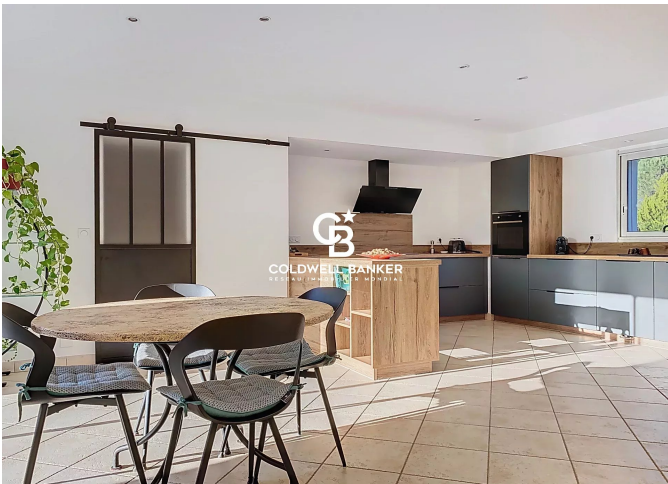

COLDWELL BANKER
EUROPA REALTY

22 Cours National Michel BARON
France, 17100, Saintes

TÉL : +33546977797
immobiliere@coldwellbanker.fr