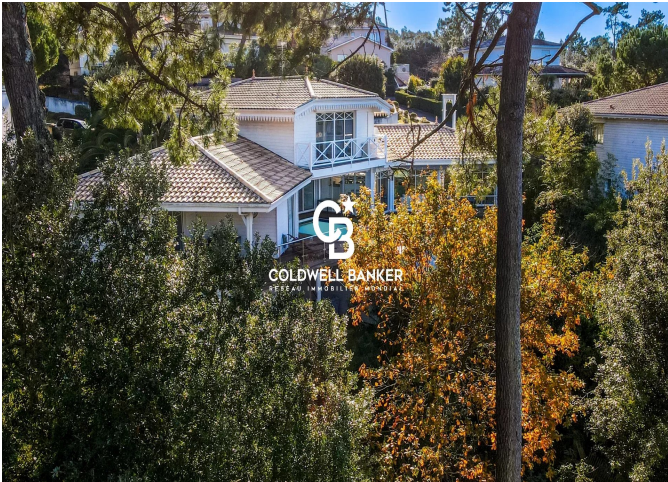

COLDWELL BANKER
EUROPA REALTY

281, Boulevard de la Côte d'Argent
France, 33120, Arcachon

TÉL : +33557158881
immoba@coldwellbanker.fr