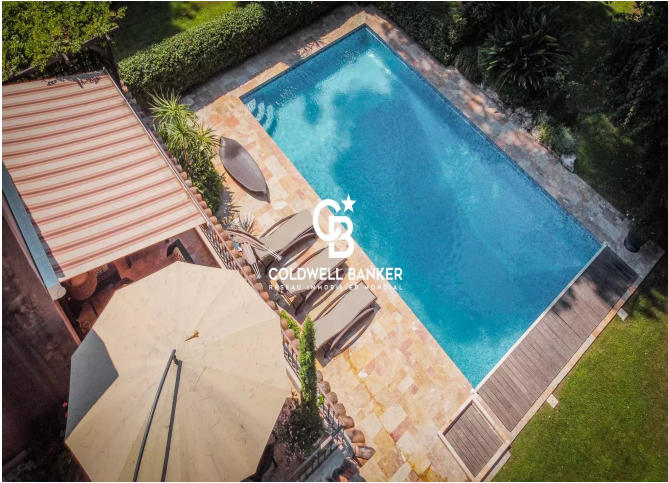

COLDWELL BANKER
EUROPA REALTY

11 rue Chauvain
France, 06000, Nice

TÉL : +33493852932
standingrealty@coldwellbanker.fr